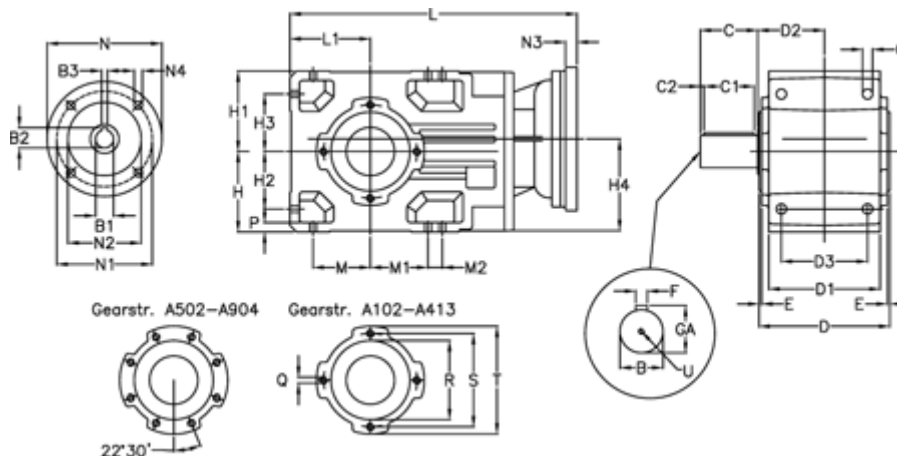

Article number: 29600200541245  
 Description: Bevel helical gearbox  
 A202UR-5,4-P112B5

## Measures

B = 30	D1 = 110	H1 = 80	M2 = 0	Q = M8x15
B1 = 28	D2 = 73.0	H2 = 60	N = 250	R = 95
B2 = 31.3	D3 = 90	H3 = 60	N1 = 215	S = 115
B3 = 8	Description = A202UR-xx-P112 B5	H4 = 93.0	N2 = 180	T = 140
C = 60	E = 3.0	L = 335.5	N3 = -	U = M10x22
C1 = 50	F = 10	L1 = 80	N4 = M12x16	
C2 = 5.0	GA = 33	M = 60	O = 9.5	
D = 136	H = 80	M1 = 60	P = 9	